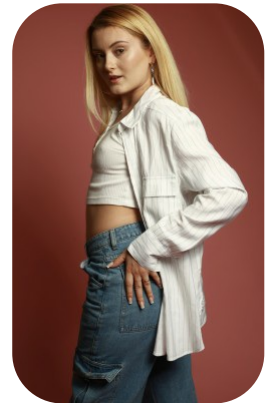

Additional Talents:

BIKE - ROLLERBLADE - ROLLERSKATE - SKATEBOARD - SKI - ICESKATE
VOLLEYBALL